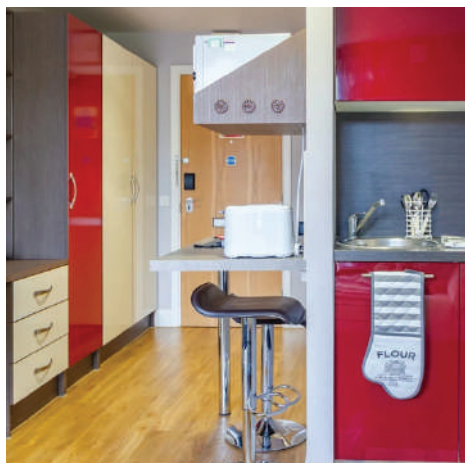

Camden Hawley Crescent

Deluxe Studio

13 Hawley Cres

Our Bronze Studio is perfect for those who want to chill out in their own space! Measuring around 19m², enjoy the comfort of your very own en suite bathroom and study area. Cook up a storm in your kitchenette and relax in your dining space after a long day. In terms of space, you get a big wardrobe in your studio, perfect for all your bits and bobs. All you need to do is sit back, relax, and have fun!

6 minutes' Walk to TopUp Learning London/Camden Town Station

Single room studio with ensuite bathroom and private kitchen

£550

Available: All year round.

Accommodation rates – £550 per week per pax

Room Type – Single room studio with ensuite bathroom and private kitchen